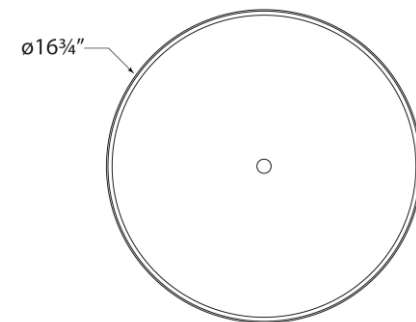

## Launceton Medium Flush Mount

Item # CHC 4603PN-WG

Designer: Chapman & Myers

Height: 4"

Width: 16.75"

Canopy: 15.5" Round

Finishes: AB, AN, BZ, PN

Glass Options: WG

Socket: Dedicated LED

Wattage: 24w (2200lm)

Front View

Bottom View