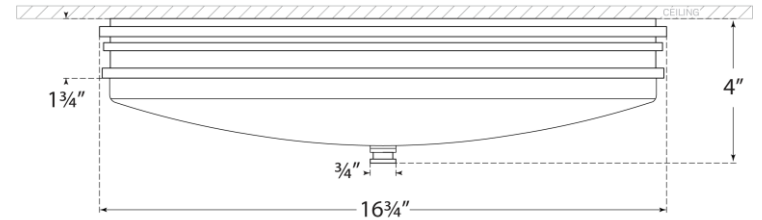

SPEC SHEET

Launceton Medium Flush Mount

Item # CHC 4603PN-WG

Designer: Chapman & Myers

Height: 4"

Width: 16.75"

Canopy: 15.5" Round

Finishes: AB, AN, BZ, PN

Glass Options: WG

Socket: Dedicated LED

Wattage: 24w (2200lm)

Front View